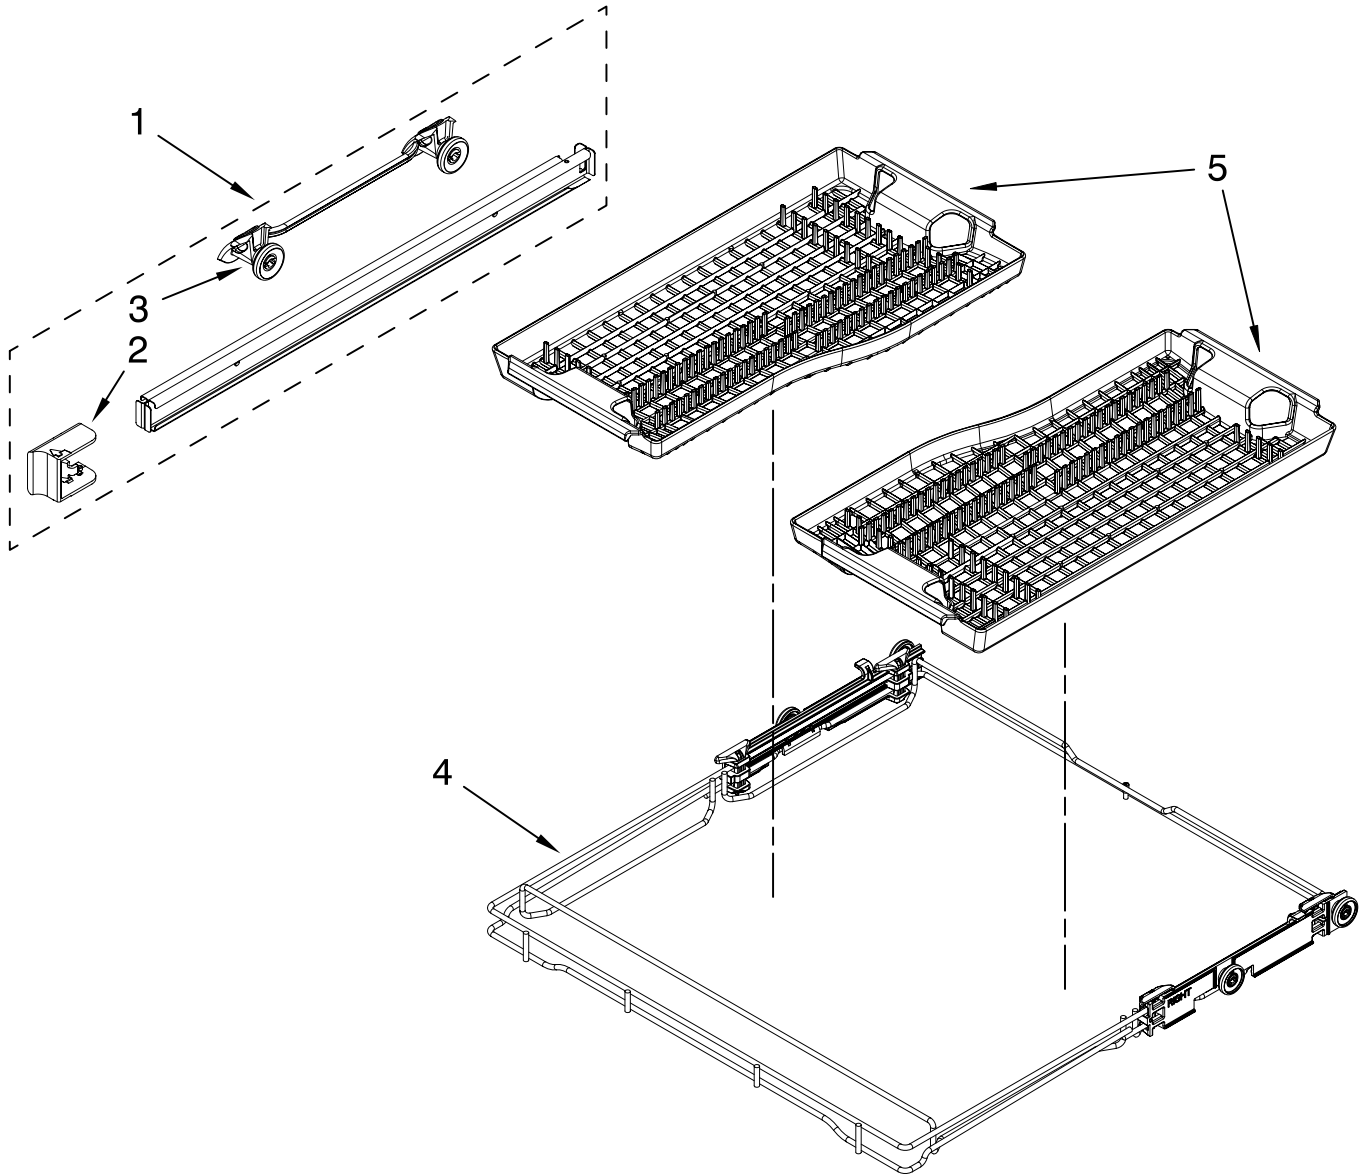

THIRD LEVEL RACK AND TRACK PARTS

For Model: KUDE70CVSS0
(Stainless)

Illus. No.	Part No.	DESCRIPTION
1	W10077855	Track Assembly Right
	W10077856	Track Assembly Left
2	W10077854	Stop, Track
3	8564899	Mount, Track
4	8564900	Rack Assembly (Third Level)
5	8564901	Basket-TLR

FOR ORDERING INFORMATION REFER TO PARTS PRICE LIST